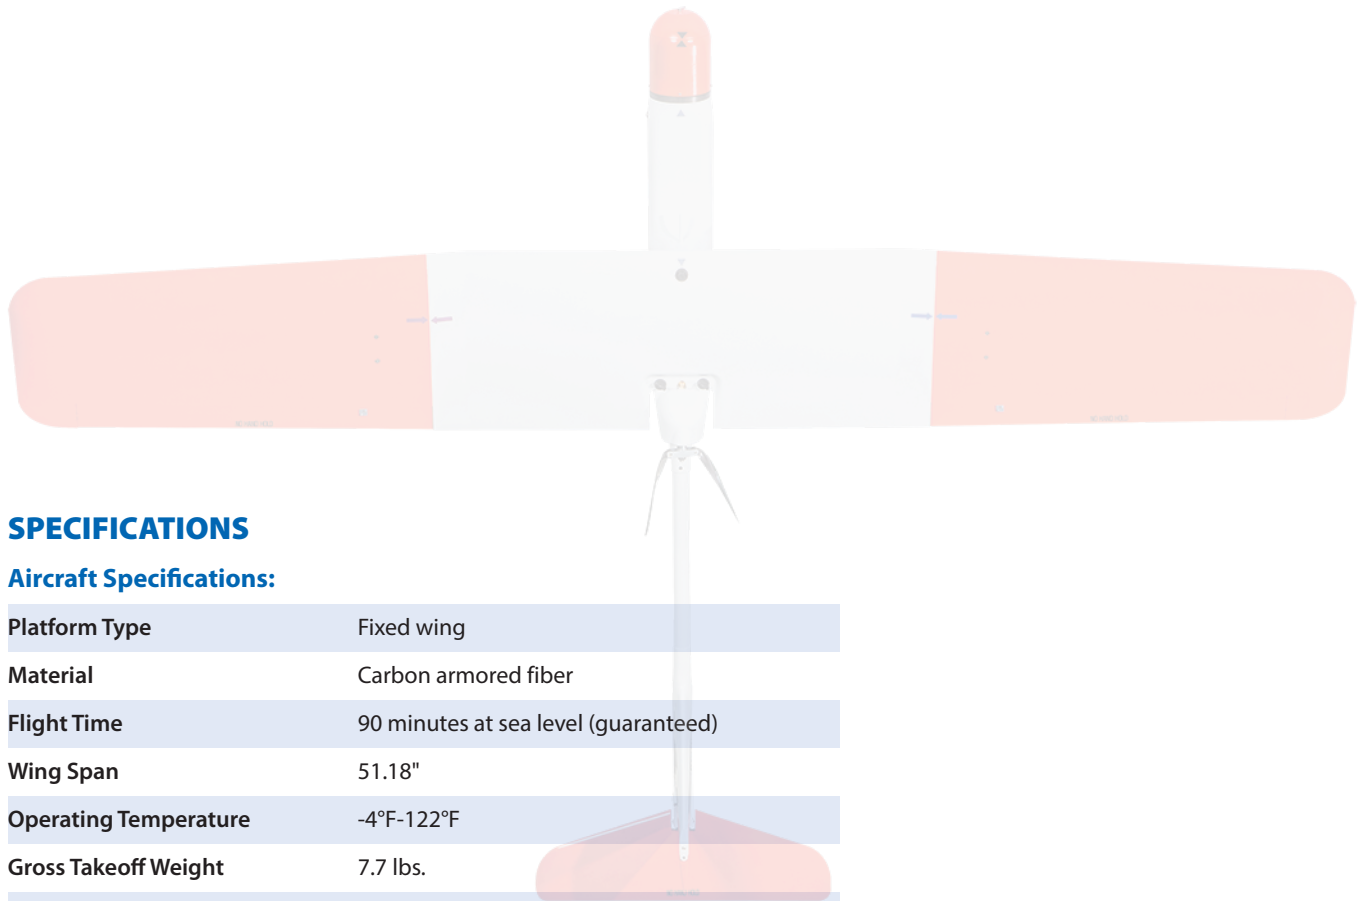

Remo-M Fixed-Wing UAS Fixed-Wing Drone

The Remo-M is widely used unmanned aircraft system built for mobility, rapid deployment, and aerial mapping applications. Featuring a one-of-a-kind deep-stall vertical landing feature, the Remo-M only requires a 15 meter radius landing area. Users benefit from the simplicity of flight planning software and intuitive user interface. Oblique images with roll axis gimbal for intelligent 3D modeling. The Remo-M is the most advanced fixed-wing UAV in its class, delivering greater efficiency, flight mission flexibility and simplicity.

FEATURES

- **Lightweight** – Hand-launch design
- **Autonomous Operation & Autoland**
- **Quick interchangeable sensor payloads**
Sony 20mm, Rededge, Sequoia
- **Adjustable Angle (2-axis) Roll Gimbal**
- **Flexible take-off and Landing**

Fixed-Wing Drone

SPECIFICATIONS

Aircraft Specifications:

Platform Type	Fixed wing
Material	Carbon armored fiber
Flight Time	90 minutes at sea level (guaranteed)
Wing Span	51.18"
Operating Temperature	-4°F-122°F
Gross Takeoff Weight	7.7 lbs.
Flight Speed	30 to 50 mph (cruising speed 34 mph)
Maximum Operational Wind	30 mph (15m/s)

Ground Control System Specifications:

Flight Management System	Maestro (Uconsystem AutoPilot)
Ground Control Station	Microsoft Windows Semi-rugged Getac Laptop (360° rotation touch screen)
Running Time	4+ hours