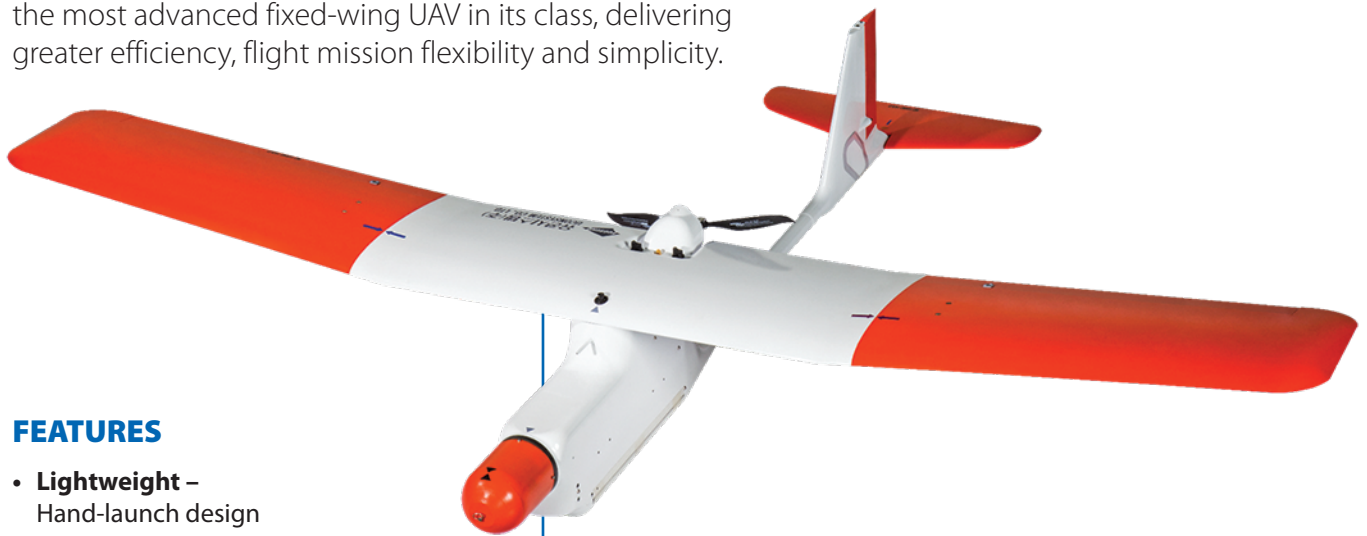

Remo-M Fixed-Wing UAS Fixed-Wing Drone

The Remo-M is widely used unmanned aircraft system built for mobility, rapid deployment, and aerial mapping applications. Featuring a one-of-a-kind deep-stall vertical landing feature, the Remo-M only requires a 15 meter radius landing area. Users benefit from the simplicity of flight planning software and intuitive user interface. Oblique images with roll axis gimbal for intelligent 3D modeling. The Remo-M is the most advanced fixed-wing UAV in its class, delivering greater efficiency, flight mission flexibility and simplicity.

FEATURES

- **Lightweight** – Hand-launch design
- **Autonomous Operation & Autoland**
- **Quick interchangeable sensor payloads**
Sony 20mm, Rededge, Sequoia
- **Adjustable Angle (2-axis) Roll Gimbal**
- **Flexible take-off and Landing**

Fixed-Wing Drone

SPECIFICATIONS

Aircraft Specifications:

Platform Type	Fixed wing
Material	Carbon armored fiber
Flight Time	90 minutes at sea level (guaranteed)
Wing Span	51.18"
Operating Temperature	-4°F-122°F
Gross Takeoff Weight	7.7 lbs.
Flight Speed	30 to 50 mph (cruising speed 34 mph)
Maximum Operational Wind	30 mph (15m/s)

Ground Control System Specifications:

Flight Management System	Maestro (Uconsystem AutoPilot)
Ground Control Station	Microsoft Windows Semi-rugged Getac Laptop (360° rotation touch screen)
Running Time	4+ hours